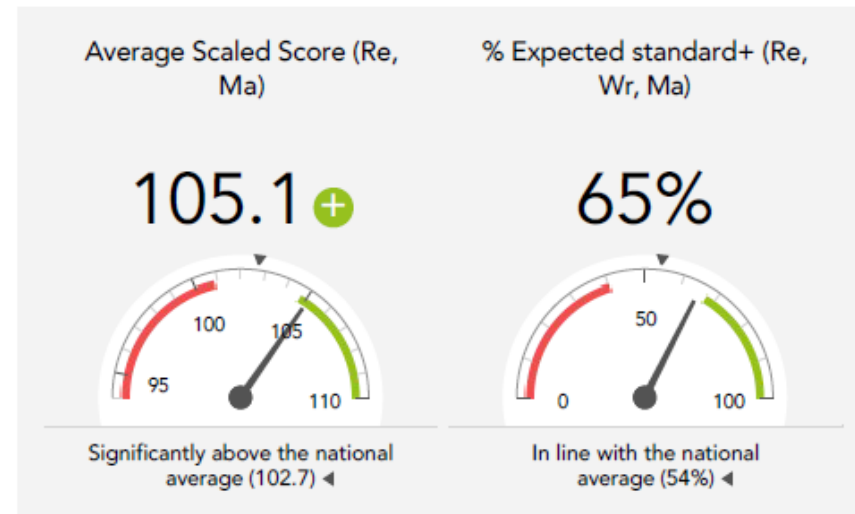

St Mary's Roman Catholic Primary School, Radcliffe

2016 KS2 VA

Overview

KS2 Attainment 2016 · Actual results

55 pupils

KS2 Progress 2016 · Value Added

54 matched pupils